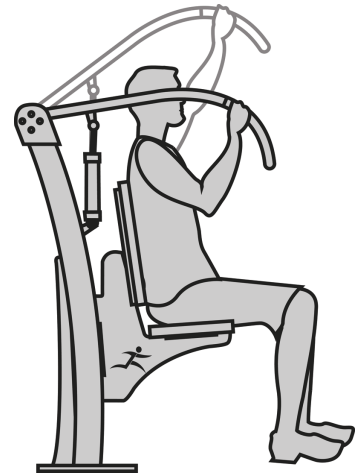

Hydraulic shoulder press

R37-UBX-247B

14+

1

0,5m

1 = 0,9m 2 = 0,8m 3 = 1,45m

MUSCULAR STIMULATION

MOVEMENTS

CERTIFICATIONS