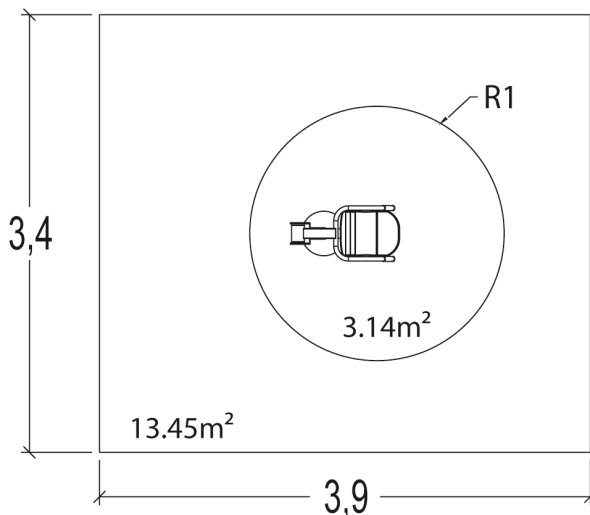

# Hydraulic shoulder press

R37-UBX-247B

14+

1

0,5m

1 = 0,9m 2 = 0,8m 3 = 1,45m

User controlled hydraulic piston