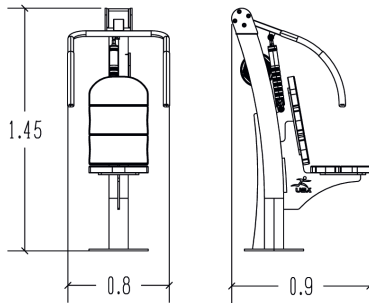

# Hydraulic shoulder press

R37-UBX-247B

14+

1

0,5m

1 = 0,9m 2 = 0,8m 3 = 1,45m

User controlled hydraulic piston