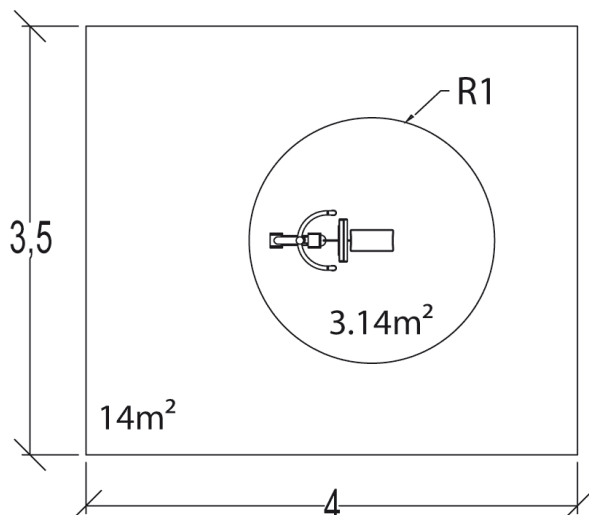

Hydraulic rowing trainer

R37-UBX-290B

14+

1

0,58m

1 = 0,5m 2 = 1m 3 = 1,05m

User controlled hydraulic piston

MUSCULAR STIMULATION