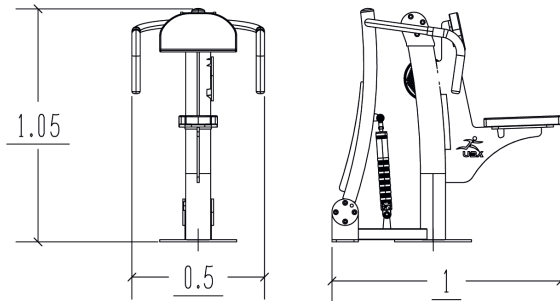

Hydraulic rowing trainer

R37-UBX-290B

14+

1

0,58m

1 = 0,5m 2 = 1m 3 = 1,05m

User controlled hydraulic piston

MUSCULAR STIMULATION