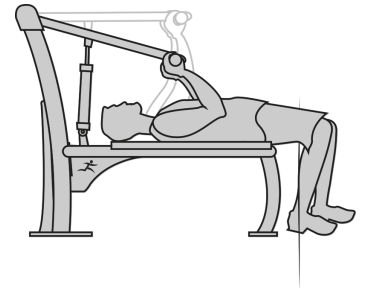

Hydraulic bench press

R37-UBX-293B

14+

1

0,46m

1 = 1,6m 2 = 0,7m 3 = 1,1m

MUSCULAR STIMULATION

User controlled hydraulic piston

MOVEMENTS

CERTIFICATIONS