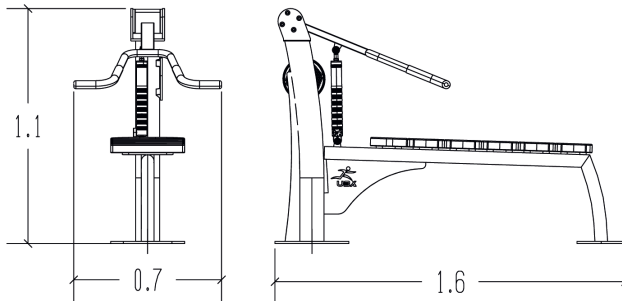

Hydraulic bench press

R37-UBX-293B

14+

1

0,46m

1 = 1,6m 2 = 0,7m 3 = 1,1m

MUSCULAR STIMULATION

User controlled hydraulic piston