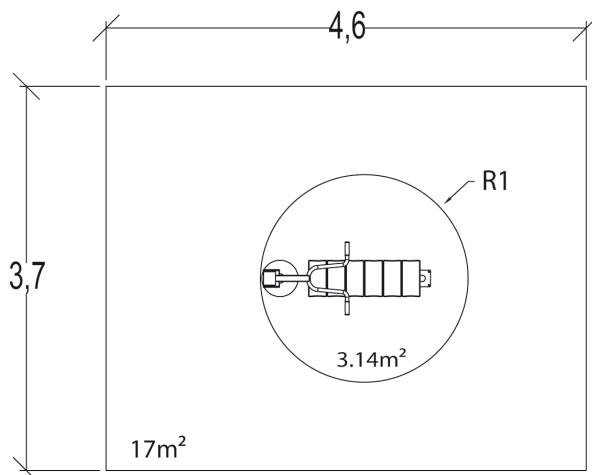

Hydraulic bench press

R37-UBX-293B

14+

1

0,46m

1 = 1,6m 2 = 0,7m 3 = 1,1m

MUSCULAR STIMULATION

User controlled hydraulic piston