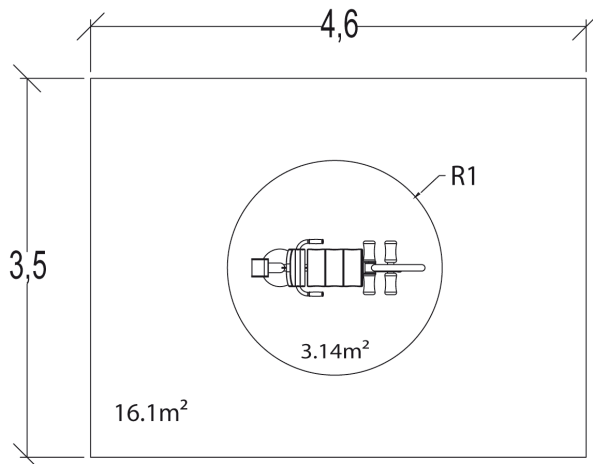

Hydraulic leg extension

R37-UBX-298B

14+

1

0,76m

1 = 1,4m 2 = 0,6m 3 = 1,45m

User controlled hydraulic piston

MUSCULAR STIMULATION