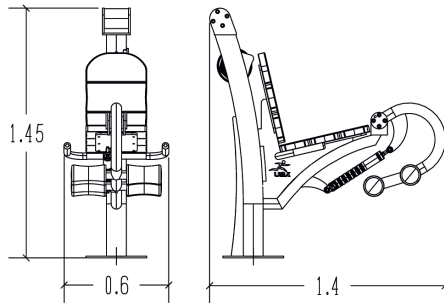

Hydraulic leg extension

R37-UBX-298B

14+

1

0,76m

1 = 1,4m 2 = 0,6m 3 = 1,45m

User controlled hydraulic piston

MUSCULAR STIMULATION