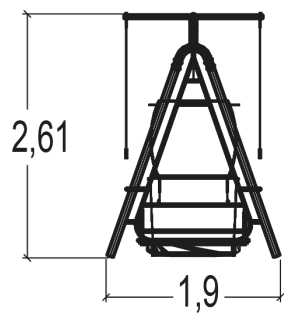

 2+	 1	 1,3m	 1 = 2,94m 2 = 1,93m 3 = 2,61m
---	---	--	---

	Motor disability	<input checked="" type="checkbox"/>
	Sensorial disabilities	<input type="checkbox"/>
	Learning disabilities	<input type="checkbox"/>

Recommended installation

Play value : 1

swinging

Installation of equipment

Impact area =

-  Impact area
-  Free space

		
1	1,3m	42m ²

0