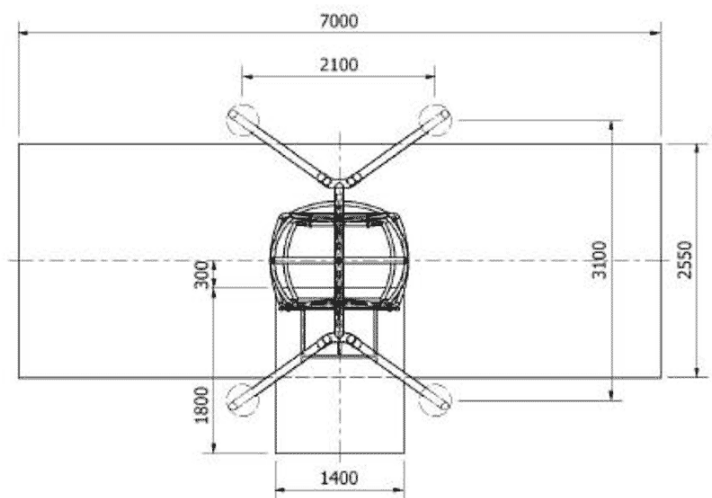

Recommended installation

Play value : 1

swinging

Installation of equipment

Impact area =

-  Impact area
-  Free space

		
1	1,3m	42m ²

0

00h00

0m³

42m²

220kg

-

Proludic

2015-08-04