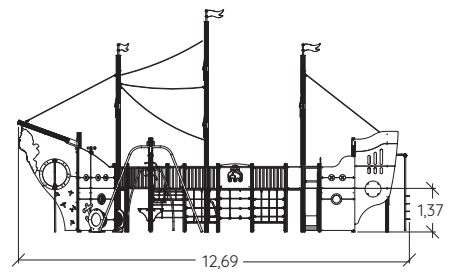

# AQUATICA

THEMED EQUIPMENT

3 +

1,70 m

75

Unicorn

J1961

The Whale