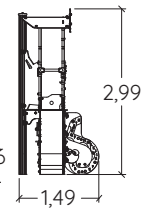

2 - 10

1 m

12

J38502

J38501

2 +

1,17 m

15

J38504

2 +

1,80 m

18