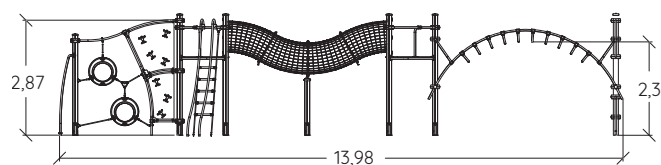

### J2579-M

6 +

1,95 m

24

Stainless steel

Painted metal posts

**J2587-M**

6 +