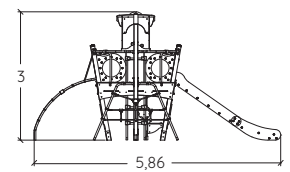

### Tanker

J1959

3 +

1,37 m

30

Compact composite panels

Stainless steel

Timber posts