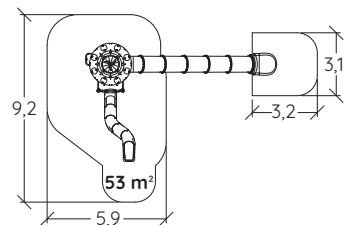

Compact composite panels

Stainless steel

Painted metal posts

Rotary moulded polyethylene

Timber posts