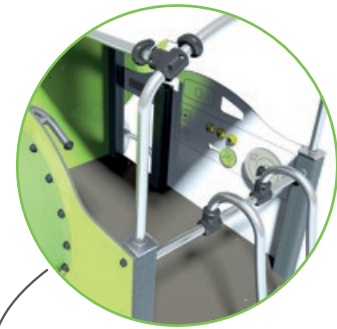

Take-off Plane

3 +

1,95 m

10

J2689®