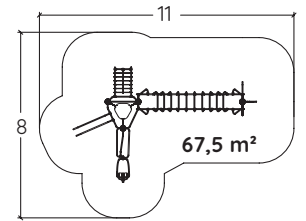

2,87 m

28

**J2535-M**

8 +

2,40 m

14

**J2584-M**

8 +

2,90 m

14

J2523-M

8 +

2,40 m

15

**+** Find out more about the other 45 « Ixo » products and the entire Ixo range with wooden posts on our website.

Stainless steel