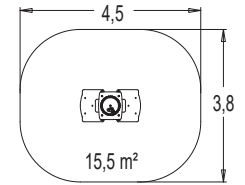

Play Wagon

J2619