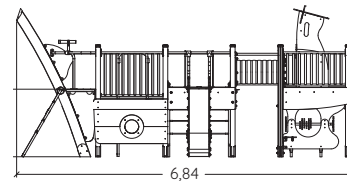

### Tanker

J1959

3 +

1,37 m

30

Compact composite panels

Stainless steel

Timber posts