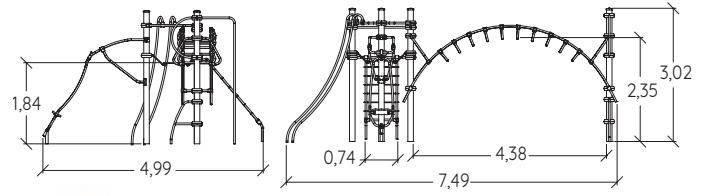

2,90 m

14

J2523-M

8 +

2,40 m

15

**+** Find out more about the other 45 « Ixo » products and the entire Ixo range with wooden posts on our website.

Stainless steel