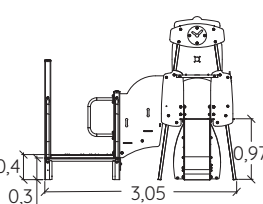

Clock

J4050

2+

1 m

10

The Town

J4060

2+

1,80 m

16

Inclusive Clock

J4020

2+

1 m

14