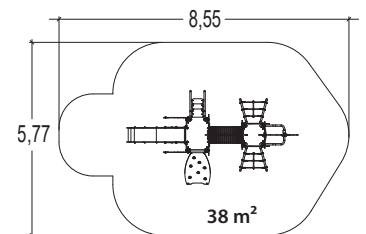

## Jockey

J4039

3 - 6

1 m

15

Find out more about the other 10 « City » products on our website.

Take-off Plane

3 +