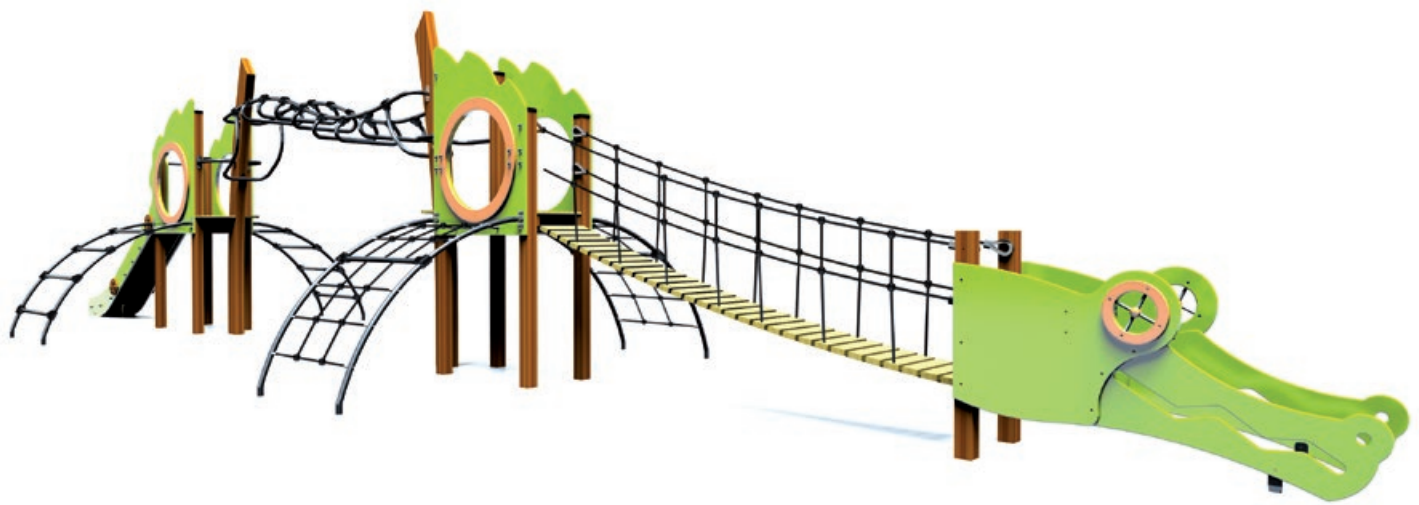

Find out more about the other 15 « Adventure » products on our website.

Compact composite panels

Painted metal posts

Painted metal posts

Rotary moulded polyethylene

Plywood

Timber posts

Pro ludic