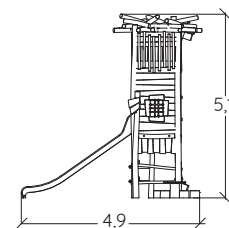

## ROBINIA WOOD EQUIPMENT

The Nest Tower

J49411®

2+

1,77 m

26

3 +

1,17 m