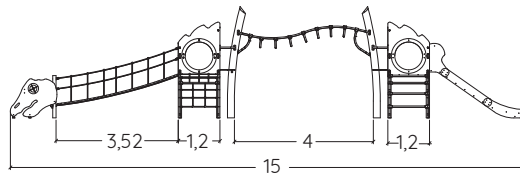

## The Forest Tower

J2688®

Dino

J2770

4 +

2,60 m

23

Crocodile