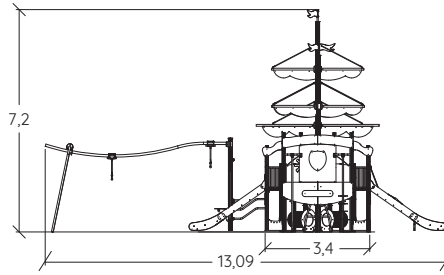

# AQUATICA

THEMED EQUIPMENT

3 +

1,70 m

75

Unicorn

J1961

The Whale