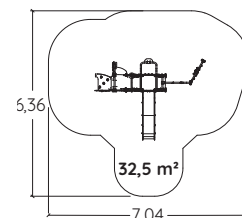

Clock

J4050

2+

1 m

10

The Town

J4060

2+

1,80 m

16

Inclusive Clock

J4020

2+

1 m

14