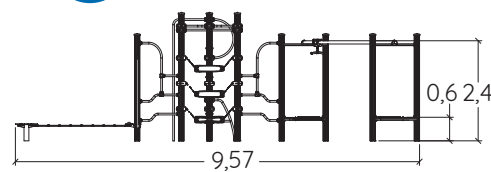

J2578-M

6+

2,72 m

20

J2538-M

6+

3 m

28