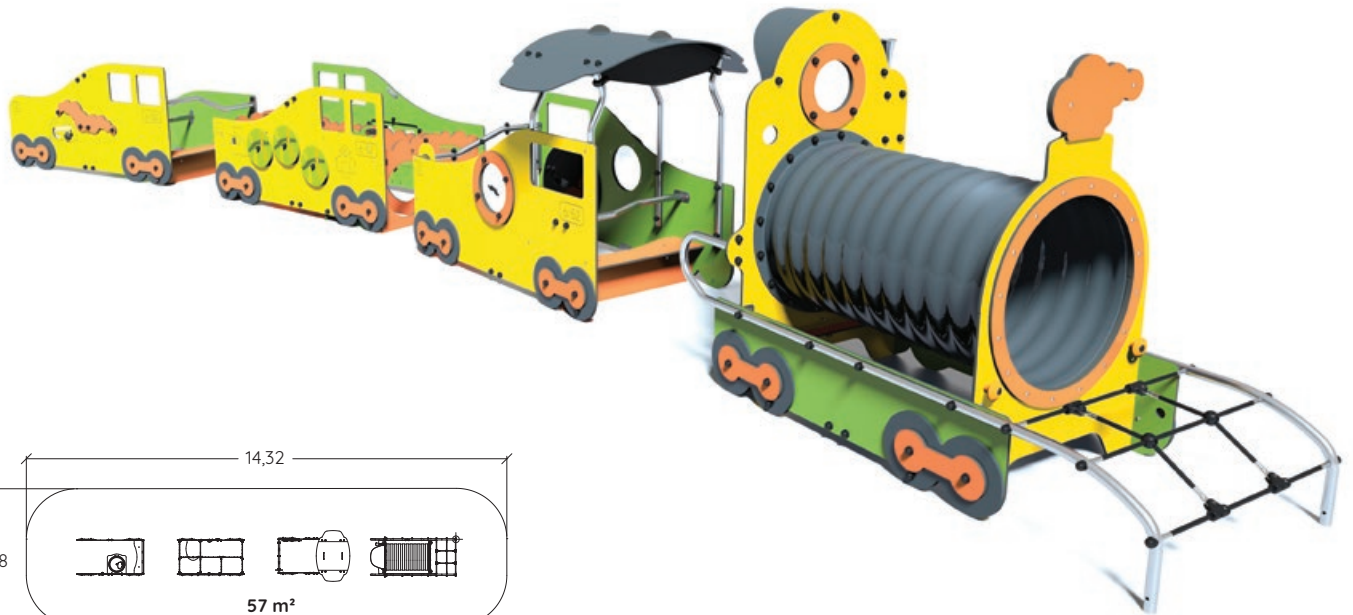

Complete Train

J2691

2 - 6

<0,60 m

22

Compact composite panels

Stainless steel