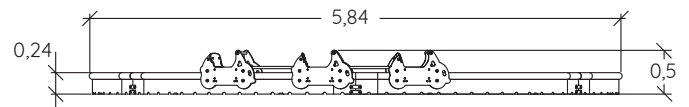

Ludic Express

J3512®

2 +

0,50 m

5