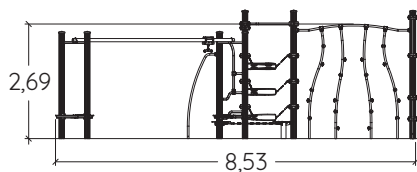

J2580-M

6 +

2,72 m

19

Stainless steel

Painted metal posts

**J2578-M**

6+