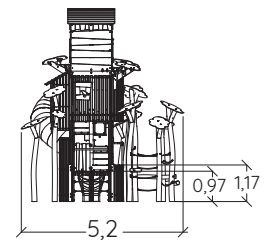

3 +

1,17 m

36

The Observatory Tower

J49417®

Find out more about the other 8 « Origin' Multiplay equipment » we offer on our website.

Robinia

Compact composite panels

Tubular slide: Stainless steel

Stainless steel