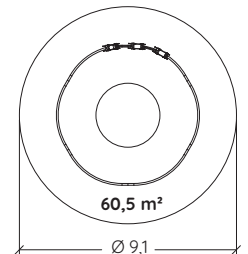

Ludic Express

J3512®

2 +

0,50 m

5