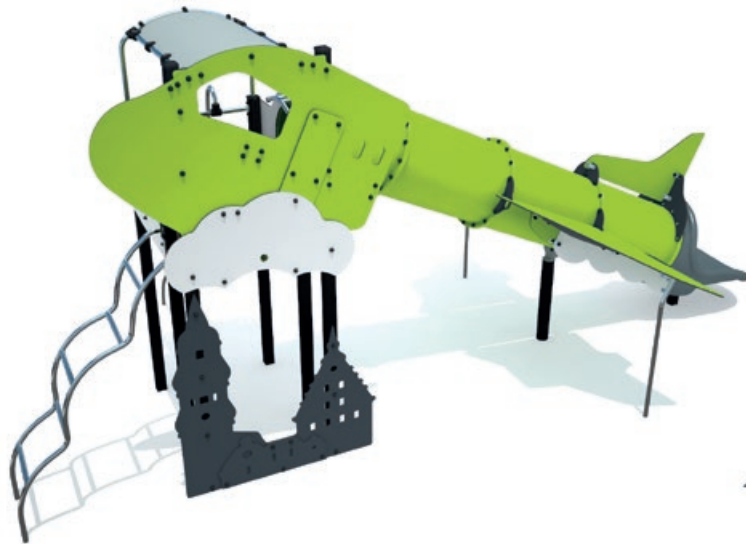

Take-off Plane

3 +

1,95 m

10

J2689®