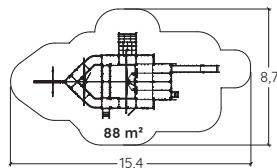

Neptune

J1962®

3 +

2,10 m

36

Lighthouse

J47251®

3 +

2,37 m

18