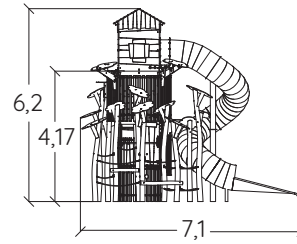

3 +

1,17 m

36

The Observatory Tower

J49417®

Find out more about the other 8 « Origin' Multiplay equipment » we offer on our website.

Robinia

Compact composite panels

Tubular slide: Stainless steel

Stainless steel