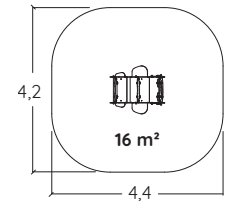

Rotary moulded polyethylene

2 - 6

0,46 m

6

*Cuckoo*  
J2612

*Aeroplane*  
J2603

2 - 6

0,60 m