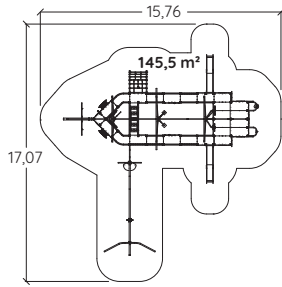

AQUATICA

THEMED EQUIPMENT

3 +

1,70 m

75

Unicorn

J1961