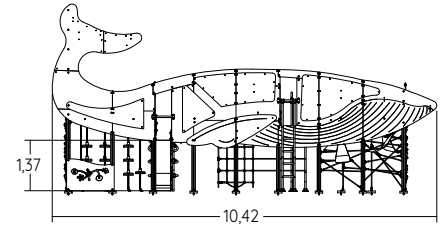

The Whale

J2696®

2 +

2,20 m

70

Find out more about the other 15 « Aquatica » products on our website.