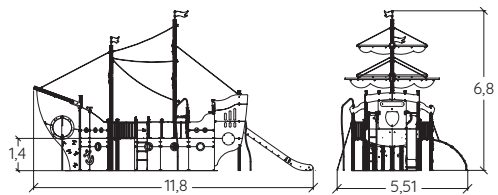

Neptune

J1962®

3 +

2,10 m

36

Lighthouse

J47251®

3 +

2,37 m

18