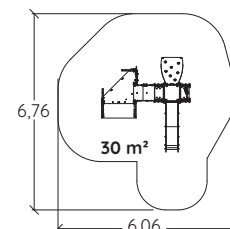

### The Crooked Hamlet

J2625®

2 +

1,60 m

25

2+

1,80 m

16

*Inclusive Clock*

**J4020**

2+

1 m

14