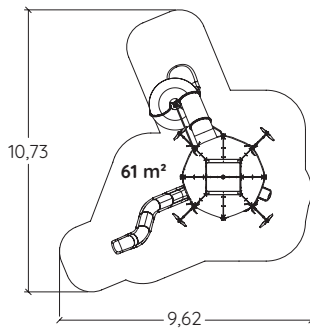

Octagonal tower

J47101-P

J47101-P
J47101

J47101

Find out more about the other 13 « Metropolis » products on our website.

Compact composite panels

Stainless steel

Painted metal posts

Tubular slide
 Rotary moulded polyethylene

Stainless steel