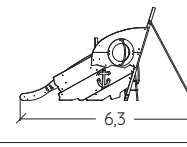

## The Keo Shipwreck

4 +

2,20 m

40

J2750-M

Neptune

J1962®

3 +