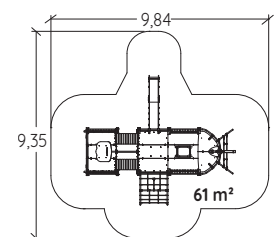

Compact composite panels

Stainless steel

Timber posts

Painted metal posts