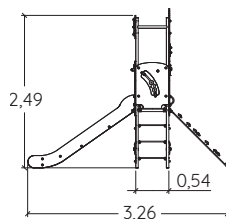

Clock

J4050

2+

1 m

10

The Town

J4060

2+

1,80 m

16

Inclusive Clock

J4020

2+

1 m

14