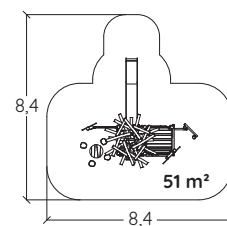

## ROBINIA WOOD EQUIPMENT

The Nest Tower

J49411®

2+

1,77 m

26

3 +

1,17 m