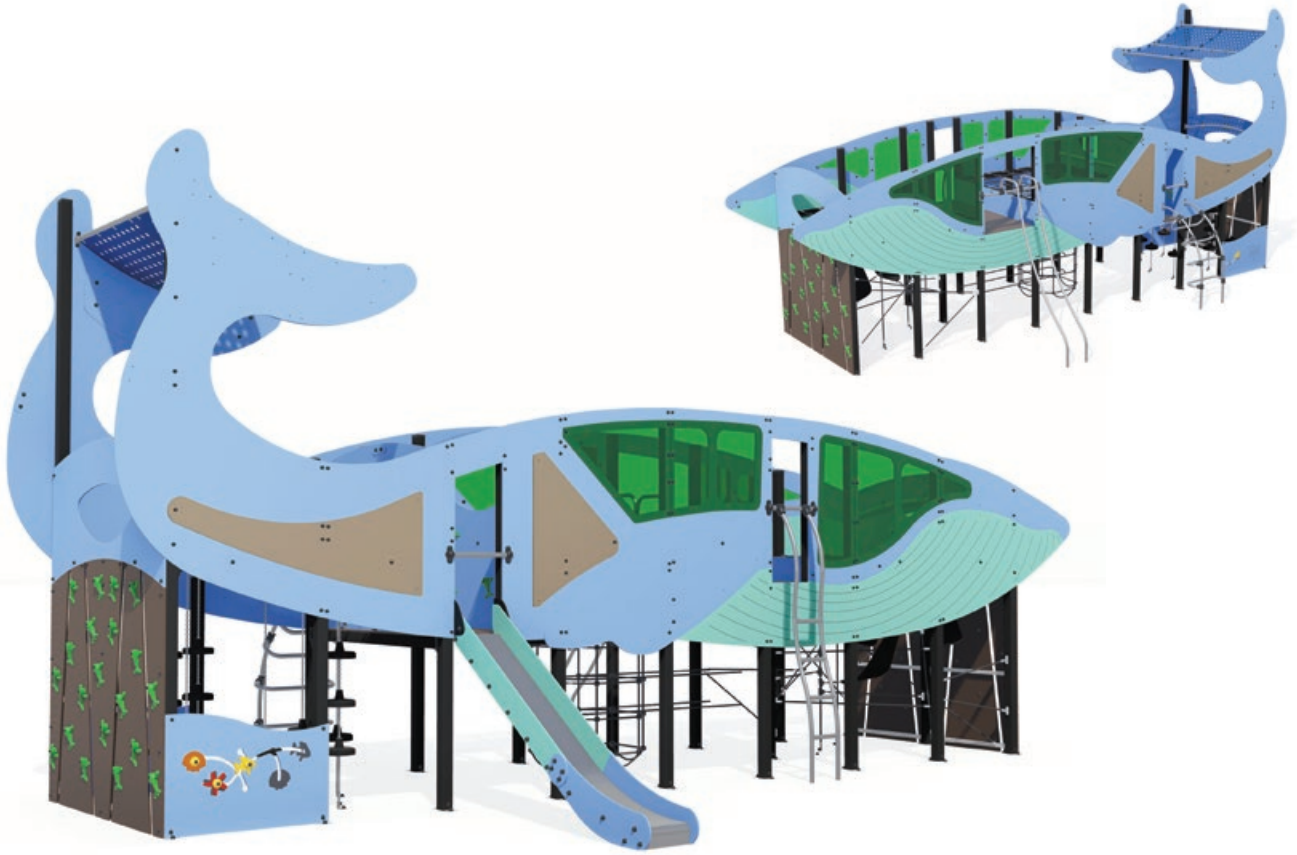

The Whale

J2696®

2 +

2,20 m

70

Find out more about the other 15 « Aquatica » products on our website.