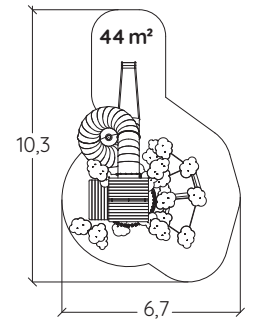

3 +

1,17 m

36

The Observatory Tower

J49417®

Find out more about the other 8 « Origin' Multiplay equipment » we offer on our website.

Robinia

Compact composite panels

Tubular slide: Stainless steel

Stainless steel