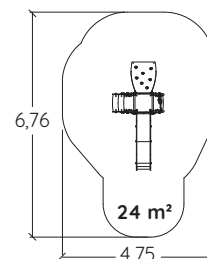

Clock

J4050

2+

1 m

10

The Town

J4060

2+

1,80 m

16

Inclusive Clock

J4020

2+

1 m

14