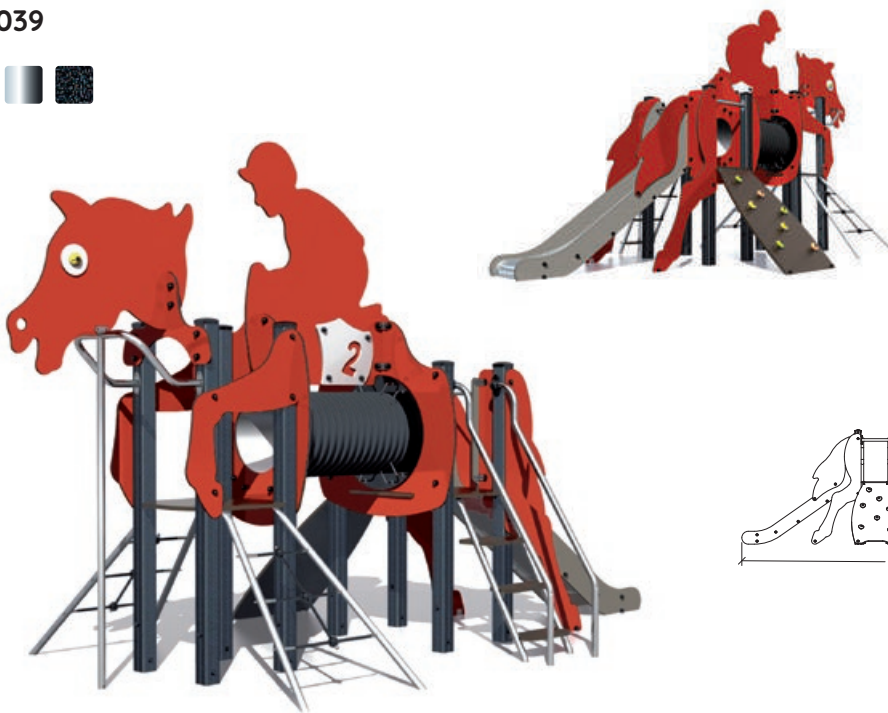

## Jockey

J4039

3 - 6

1 m

15

Find out more about the other 10 « City » products on our website.

Take-off Plane

3 +