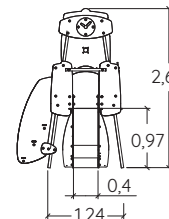

Clock

J4050

2+

1 m

10

The Town

J4060

2+

1,80 m

16

Inclusive Clock

J4020

2+

1 m

14