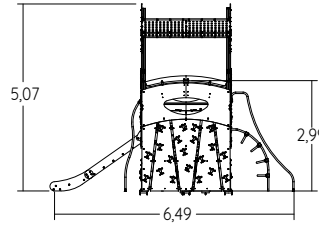

The Whale

J2696®

2 +

2,20 m

70

Find out more about the other 15 « Aquatica » products on our website.