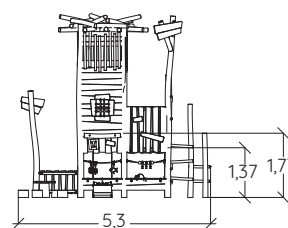

## ROBINIA WOOD EQUIPMENT

The Nest Tower

J49411®

2+

1,77 m

26

3 +

1,17 m