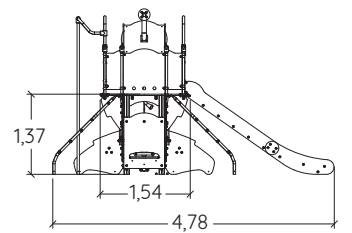

Nautilus

J47450

3+

1,70 m

20

Compact composite panels

Stainless steel

Painted metal posts