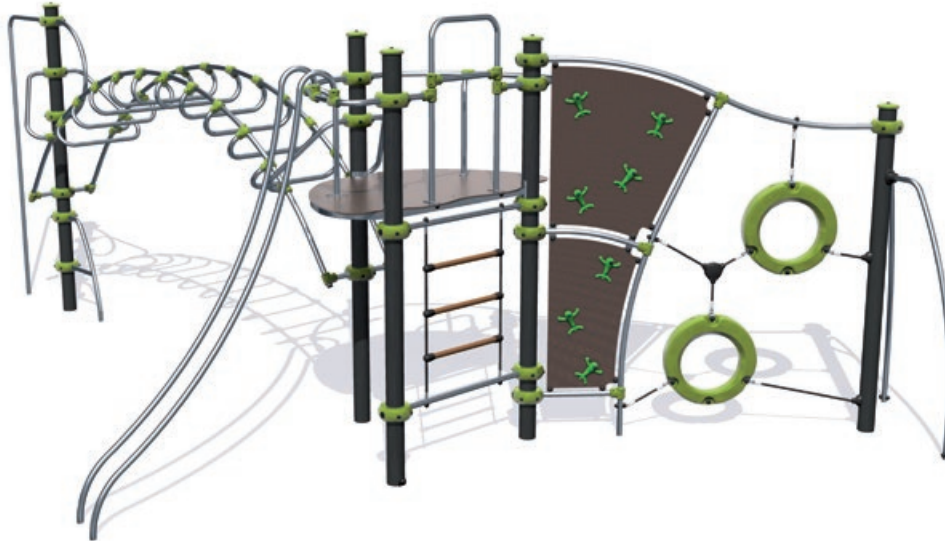

### J2537-M

6 +      2,40 m      17

Stainless steel

Painted metal posts

**J2586-M**

6 +

2,87 m

18